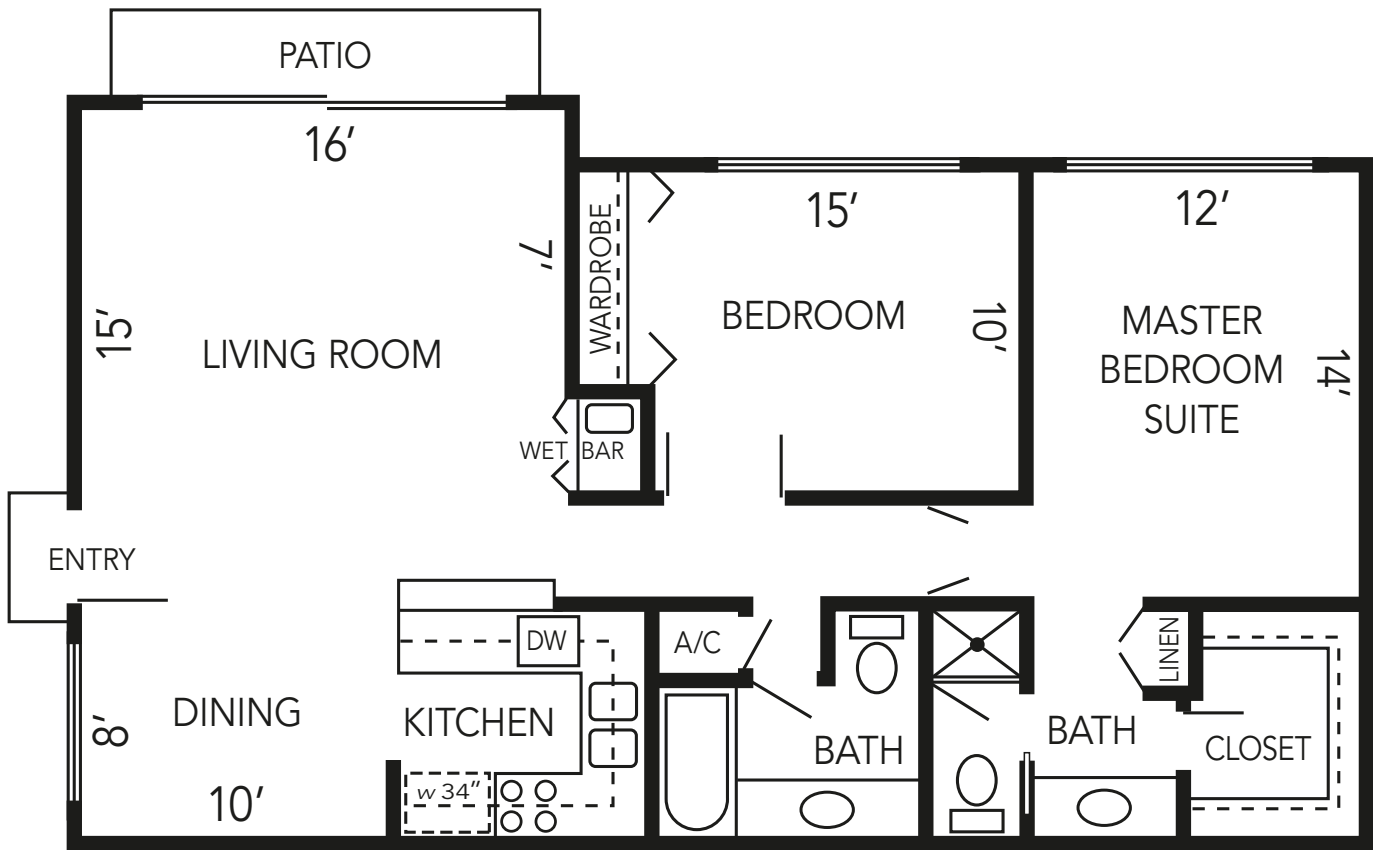

DOGWOOD

2 Bedroom, 2 Bath - 1000 sq ft

(dimensions are approximate)

THE ASPENS

RIVERSIDE APARTMENT HOMES

www.farwestapartments.com